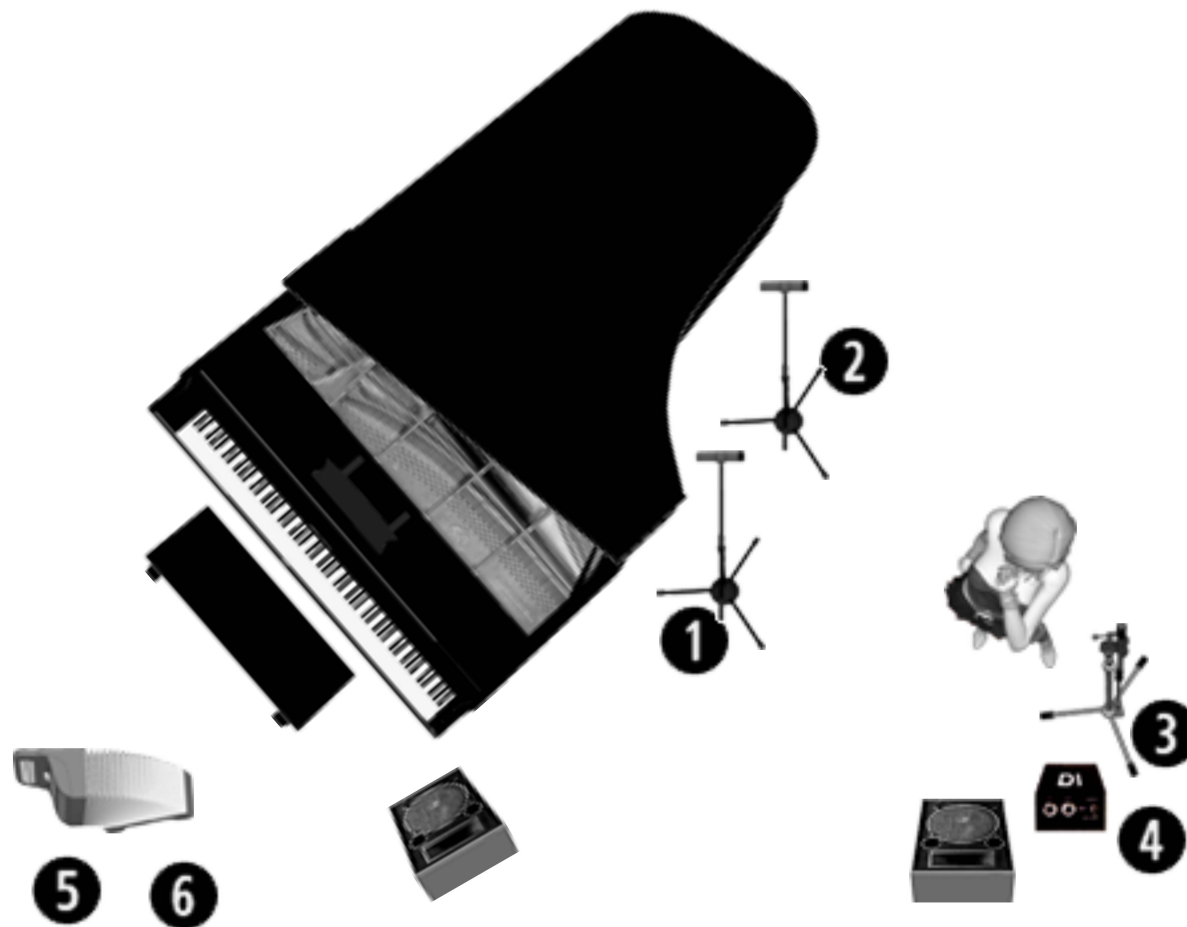

Jazzbaby Stage DUO:

Grand Piano: min 2,0 m (e.g. Steinway B, Yamaha C6..). Please contact Jazzbaby in Case there is no suitable Instrument

Jazzbaby Mic and Input

NR	INSTRUMENT	MIC	Text
1	PIANO L	Condenser on Stand	
2	PIANO R	Condenser on Stand	
3	VOCAL	Stand only , XLR Input Phantom	C87 provided
4	Loop Station	XLR Input Phantom Power	
5	Akkordeon 1	Condenser on Stand	
6	Akkordeon 2	Condenser on Stand	

Jazzbaby Monitors

NR	Instrument	Type	Monitor Mix	Text
1	Vocal	Wedge	1	Min. 10`
2	Piano	Wedge	2	Min. 10`

Jazzbaby Duo

- 1 PnoL: MIC Phantom
- 2 PnoR: MIC Phantom
- 3 Vocal: XLR Phantom
- 4 Loop: XLR Phantom
- 5 AkkR : MIC Phantom
- 6 AkkL: MIC Phantom